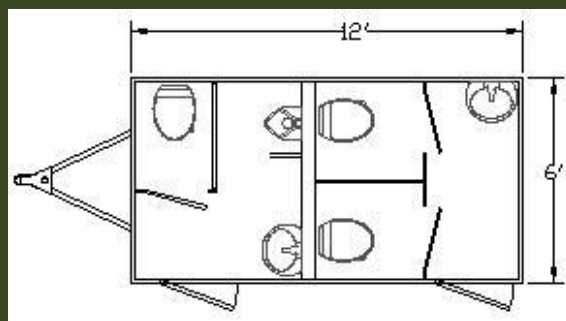

The Plush Two Stall

Extremely Affordable

(Personal Attendant Available)

Accommodates Up To 750 Uses

Two Private Restrooms accommodate men and women elegantly for formal and casual events alike. Not shown above, guests will find the Plush Four Stall walls adorned with simple yet tasteful art. The Plush 2 Stall features pedestal sinks, attractive flooring, flushing toilets, running water, hands-free motionless paper dispensers and conveniently placed soap dispensers. The Plush 2 Stall is ideal for corporate events, functions which require 'special accommodations' for VIP guests, weddings and small to medium gatherings and also meets restroom remodel needs. Add a few throw rugs and your guests will feel right at home.

Requires 110 Power or Generator & Water Source (Hose Bib) or Water Tank & Pump.

8' x 14' area when set-up for use

Call Diamond Environmental Services Toll Free (888) 744-7191
To Arrange Delivery or Reserve This Unit