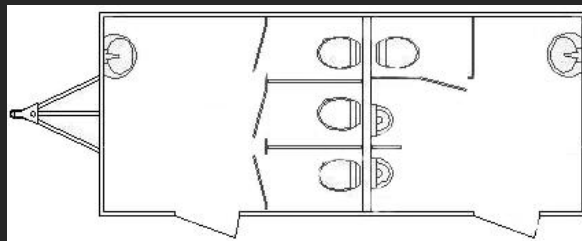

Call Diamond Environmental Services Toll Free (888) 744-7191
To Arrange Delivery or Reserve This Unit