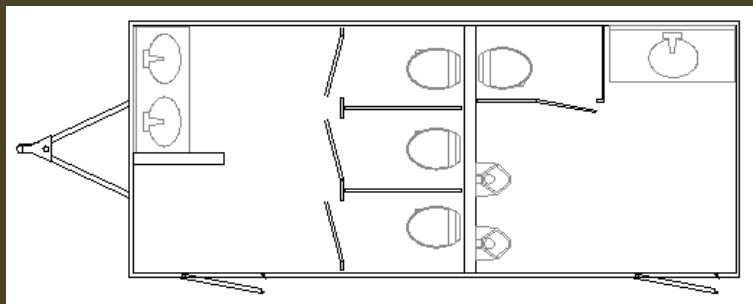

## CONVENIENCE & AFFORDABILITY

(Attendant Available)

*Accommodates Up To 600 Uses*

Four individual Restrooms allows you to provide your guests with elegant surroundings providing you less worry and concern for your casual or formal event. Not shown above, each room displays tasteful décor style wall art. The Plush Four Stall features pedestal sinks, simulated rock laminate flooring, mirrors, flushing toilets, running water, hands-free motionless paper dispensers and conveniently placed soap dispensers, The Plush Four Stall is ideal for corporate events, functions which require 'special accommodations' for VIP guests, weddings and small to medium gatherings and also meets restroom remodel needs. Add a few throw rugs and your guests will feel right at home.

*Requires 110 Power or Generator & Water Source (Hose Bib) or Water Tank & Pump.*

9' x 15' area when set-up for use

Call Diamond Environmental Services Toll Free (888) 744-7191  
To Arrange Delivery or Reserve This Unit