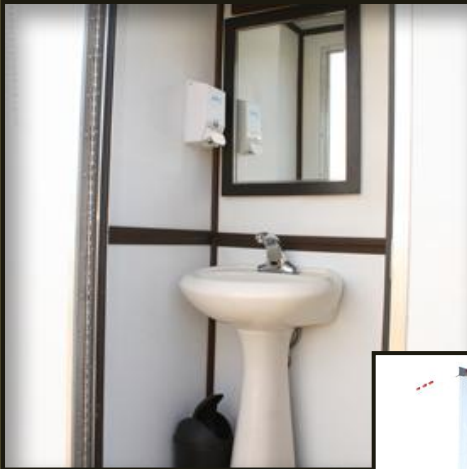

## CONVENIENCE & AFFORDABILITY

(Attendant Available)

*Accommodates Up To 600 Uses*

Four individual Restrooms allows you to provide your guests with elegant surroundings providing you less worry and concern for your casual or formal event. Not shown above, each room displays tasteful décor style wall art. The Plush Four Stall features pedestal sinks, simulated rock laminate flooring, mirrors, flushing toilets, running water, hands-free motionless paper dispensers and conveniently placed soap dispensers, The Plush Four Stall is ideal for corporate events, functions which require 'special accommodations' for VIP guests, weddings and small to medium gatherings and also meets restroom remodel needs. Add a few throw rugs and your guests will feel right at home.